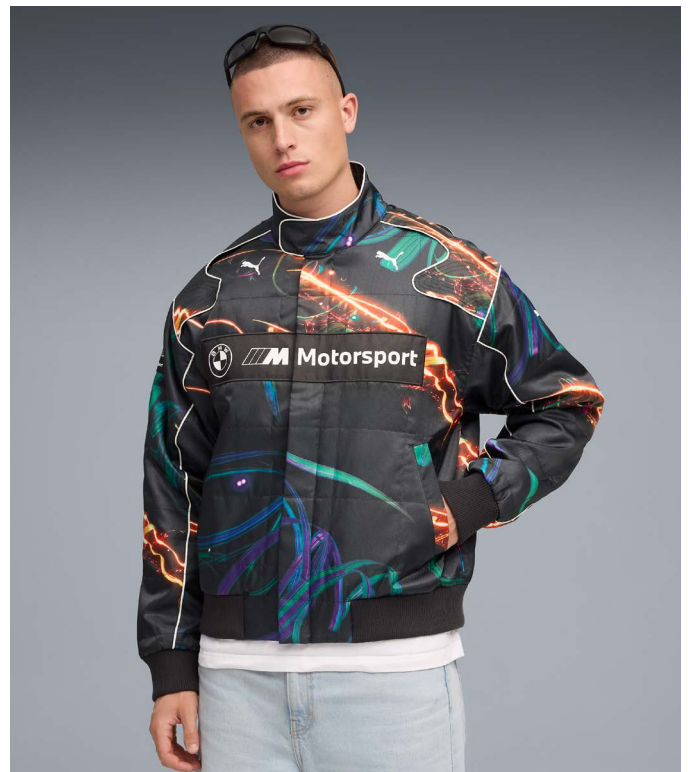

BMW MMS CAO FEI RACER TEE

- Relaxed fit
- Cao Fei art print with fluorescent details on back
- Tonal BMW M Motorsport logo on right front
- Black PUMA Cat on right sleeve

Material: 70% Cotton, 30% Recycled Cotton
Colour: PUMA Black
Made in: Cambodia
Article no.:

XS	80 14 5B5F663	L	80 14 5B5F666
S	80 14 5B5F664	XL	80 14 5B5F667
M	80 14 5B5F665	XXL	80 14 5B5F668

BMW MMS CAO FEI RACER HOODIE

- Relaxed fit
- Cao Fei art print with fluorescent details on back
- Tonal BMW M Motorsport logo on right front
- Black PUMA Cat on right sleeve

Material: 40% Cotton, 34% Recycled Polyester, 26% Recycled Cotton
Colour: PUMA Black
Made in: Cambodia
Article no.:

XS	80 14 5B5F669	L	80 14 5B5F672
S	80 14 5B5F670	XL	80 14 5B5F673
M	80 14 5B5F671	XXL	80 14 5B5F674

BMW MMS CAO FEI RACER JACKET

- Light padded racer jacket
- Regular fit
- Stand-up collar
- Elastic (knitted) waistband
- All over Cao Fei art print with fluorescent details
- Fluorescent BMW logo on back
- Fluorescent BMW M Motorsport logo on front
- Fluorescent PUMA Cat on front

Material: 100% Recycled Polyester
Colour: PUMA Black
Made in: China
Article no.:

XS	80 14 5B5F675	L	80 14 5B5F678
S	80 14 5B5F676	XL	80 14 5B5F679
M	80 14 5B5F677	XXL	80 14 5B5F680