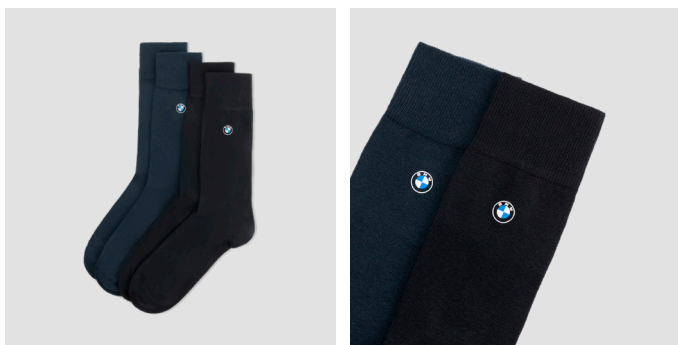

TEXTILE ACCESSORIES - SOCKS.

BMW SOCKS LOGO

- Regular fit
- Cushioned heels and toes
- Small full colour BMW logo branding on sides

Material: 69% Cotton; 25% Polyamide; 4% Polyester; 2% Elastane
Colour: Blue/Black
Made in: China
Article no.:

35/38 8016 5B810F0
39/42 8016 5B810F1
43/46 8016 5B810F2