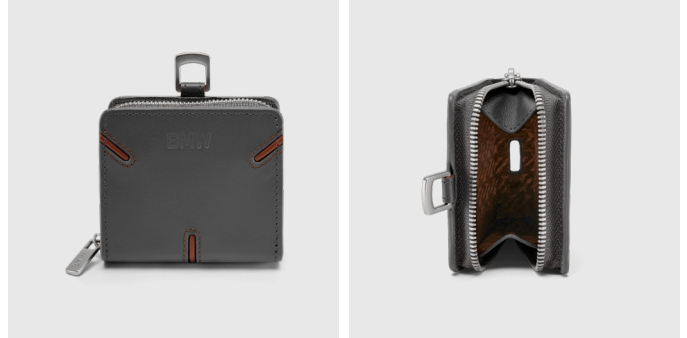

BMW EAR POD CASE

- BMW Leather Ear Pod Case with metal zipper
- Metal D-Ring for attachability
- Y Design stitching in contrast colour castanea
- BMW Embossing
- Iconic BMW Jaquard Lining
- Outside atlas grey, Inside castanea

Material: 100% cow leather, PES Lining, metal: zinc alloy
Dimensions: 70 x65 x25 mm
Colour: Atlas grey/Castanea
Made in: Bosnia
Article no.: 80 21 5B97BD2