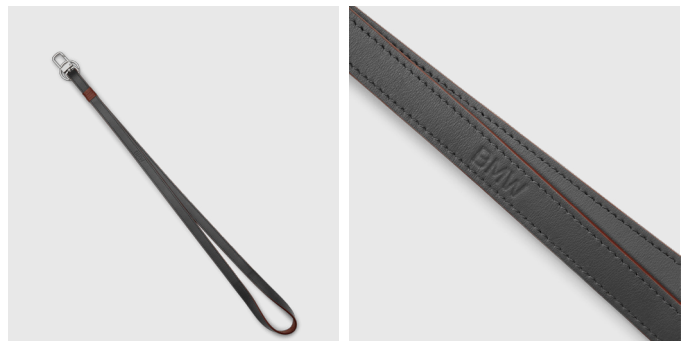

## BMW LANYARD

- BMW Leather Lanyard with metal hook and stainless steel Keyring
- Embossed BMW Wordmark
- Fits perfect for BMW ID Cardholder and Ear Pod Case
- Outside atlas grey, Inside castanea

**Material:** 100% cow leather, metal: stainless steel, zinc alloy, iron  
**Dimensions:** 540 x15 x5 mm  
**Colour:** Atlas grey/Castanea  
**Made in:** Bosnia  
**Article no.:** 80 21 5B97BD6