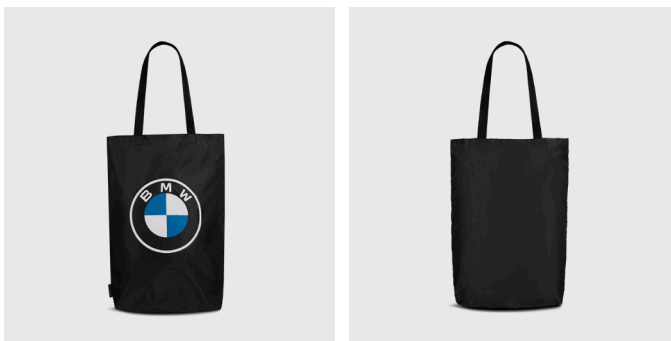

BMW SHOPPER

- Large full colour BMW logo print on front
- Main pocket secured with plastic snap closure
- Folds into packable bag for easy storage with branded logo

Material: 100% Polyester
Colour: Black
Volume: 28 l
Weight: 140 g
Made in: Vietnam
Article no.: 80 22 5B810B9