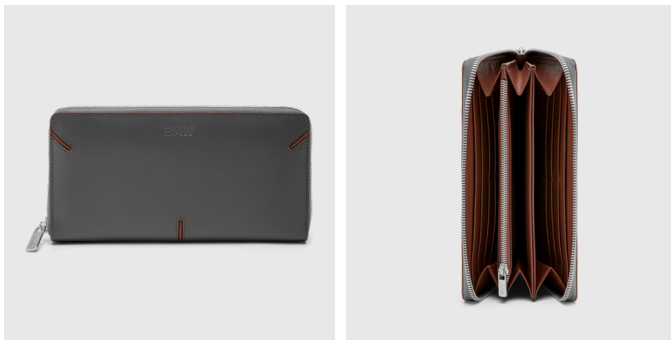

BMW WALLET

- BMW Leather Wallet with metal zipper
- Y Design stitching in contrast colour castanea
- BMW Embossing
- Zipper puller with BMW embossing
- 12 card slots
- Coin case with metal zipper
- Several bigger compartments for receipts or banknotes
- Iconic BMW Jaquard Lining
- Outside atlas grey, Inside castanea

Material: Cow leather, PES Lining, Metal: Zinc Alloy, Brass
Dimensions: 190 x105 x25 mm
Colour: Atlas grey/Castanea
Made in: Bosnia
Article no.: 80 21 5B97BC9